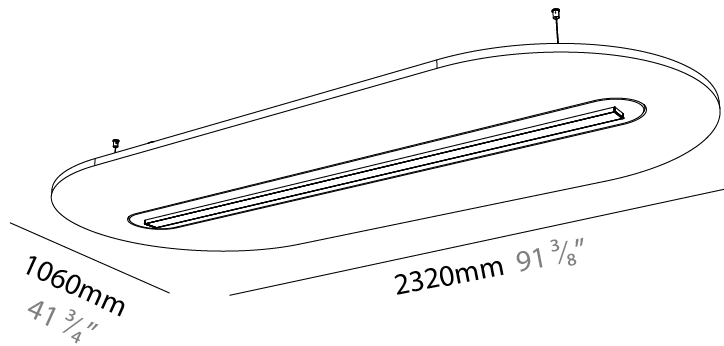

Diffuser: [PMMA - Opal / Clear / Microprism / Clear Microprism / Wallwash Double Asymmetric / Glare Control / Black Raster / Black Raster / Wallwash Left / Wallwash Right](#)

Fixture Finish: [SSR / BKV / CWI / CRY / HAB / UFT / ITA / RUA / FTG / MYG / LOD / PUS / FRO / FUP / KIA / POP / BLS / SPG / MEY / GOH / CHC / COM / ABZ / JAG / OBR / MOS / ROR](#)

Holder Finish: [SSR / BKV / CWI / CRY / HAB / LAG / UFT / ITA / RUA / RUR / MIC / FTG / MYG / TWT / LOD / PUS / FRO / FUP / KIA / POP / BLS / SPG / MEY / GOH / GUM / CHC / COM / ABZ / JAG](#)

Accent Finish: [OPL / MPM / CMP / BKR / WHR / GCL / WWR / WWL / WDA](#)

Acoustic Finish: [SFW / CYW / SEE / SYN / MTS / PMB / TTN / CYB / STO / DPE / BES / SHB / ARE / ANE / VRD / CRF](#)

Fixture Material: [Acoustic / Aluminum / PMMA](#)

Primary Material: [Acoustic](#)

Cable Details: [2000mm/78 3/4" or 6000mm/236 1/4" Cable, - Transparent](#)

ELECTRICAL

Lamp Type: LED
Input Wattage (W): 73.1
Total Output Wattage (W): 66.3
Dimming: [Non-dimming / DALI Dimming / MATTER Dimming](#)
Driver Included: No
Driver Location: Remote
Driver Class: Class 2
Input Voltage (V): 120 - 277
Upon Request: [0 - 10V Dimming / Phase Dimming](#)

LED

Color Temperature (°K): [2700 / 3000 / 3500 / 4000](#)
Max. Delivered Lumen (lm): Max 10140
Nominal Lumen (lm): Max 12120
CRI: >90 CRI
Lamp Life (hrs): 50000

OPTICAL

RATINGS AND CERTIFICATIONS

Certified By: Certified for North American Standards
IP rating: IP20